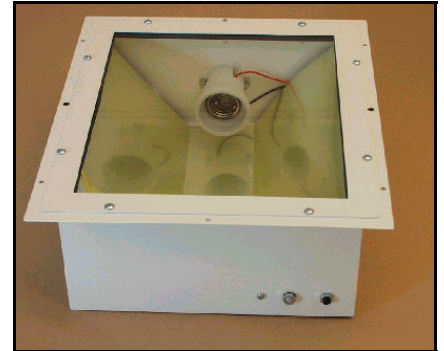

## CANOPY & BAY FLOOD

A very powerful, utility flood for high performance surround lighting.

For use as a low bay downlighter or a canopy uplighter (with easy access for maintenance).

### Key Features:

- A strong sheet steel body finished in white.
- Supplied complete with ballast and lamp.
- Toughened glass cover with a high purity aluminium reflector.
- Porcelain lamp-holder.
- Rubber seals for IP54 protection.
- Recess or surface mounting.
- Removable trim for easy access.