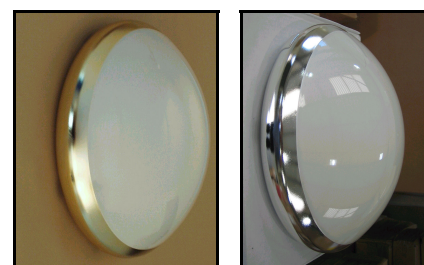

## CLASS

A very attractive and durable, polycarbonate luminaire to IP 65 standard for small to large settings. With a choice of finishes, the Class provides a low energy, long life solution for wall or ceiling mounting.

For use in mains and emergency lighting applications.

### Key Features:

- A strong, practical luminaire for internal or external use with cable grommet or tube entry.
- Standard white finish or a choice of Brass (B), or Chrome (C).
- Supplied complete with ballast and choice of energy efficient lamp.
- Impact resistant opal diffuser.
- Suitable for wall or ceiling mounting.
- Integral HF electronic ballast options (H).
- Integral Emergency 3 hour maintained (E) option.