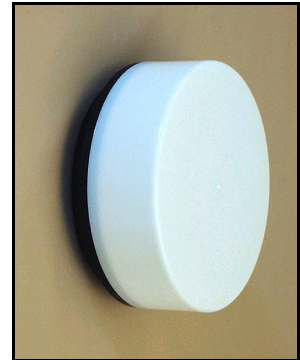

DRUM & QUADRA

Two very durable polycarbonate luminaires to IP44 standard. A slim, black base with a large practical diffuser, gives a discrete, low energy, long life solution for wall or ceiling mounting.

Available with an emergency option.

Key Features:

- Stylish and practical luminaires to IP65 with a strong polycarbonate diffuser.
- Supplied complete with integral HF ballast and energy efficient lamp.
- Suitable for wall or ceiling mounting.
- Integral Emergency 3 hour maintained option (E).

For general use anywhere as a bulk-head or night light.

Product	Overall Diameter/Length	Overall Depth
Drum	190 mm Diameter	105 mm
Drum	240 mm Diameter	105 mm
Quadra	250 mm Square	120 mm

PRODUCT CODES

Product Code	Product	Lamp	Option
107-050H	Quadra	16W2D	E
107-048H	Drum 190	13W TC-T	
107-048H	Drum 190	18W PLC	
107-051H	Drum 240	16W2D	E