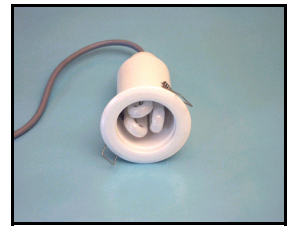

ECO FAMILY

A small, recessed downlighter using a 13W or 18W low energy lamp. An energy saving, longer life, alternative to dichroic lighting.

For use in mains and emergency lighting applications.

Key Features:

- Small luminaires for discrete lighting.
- Supplied complete with lamp and HF electronic ballast housed in a separate aluminium matchbox can.
- A white finish or a choice of Brass (B), Chrome (C), or Satin Nickel (SN).
- Suitable for use in installations with restricted void width, and public buildings.
- Emergency 3 hour maintained versions suitable for escape route lighting housed within a separate enclosed gear tray.
- Drop glass (D) or IP44 (IP) options

Eco