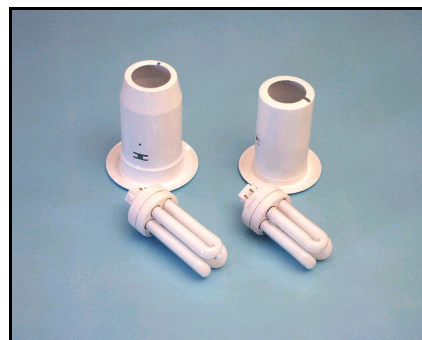

Ecostar

The *NorLight* Range

Andolite Limited

Unit 21 Hopkinson Way
West Portway Industrial Estate
Andover
Hampshire. SP10 3LF

Telephone: 01264 356445
Fax: 01264 334401
Email: sales@andolite.co.uk,
Website: www.andolite.co.uk
Website: www.norlight.co.uk

Product	Facia Diameter	Recess Depth	Recess Diameter
Eco	86 mm	150 mm	57 mm
Ecolux	97 mm	165 mm	65 mm
Ecostar	110 mm	165 mm	80 mm

PRODUCT CODES

Product Code	Product	Lamp	Reflector	Colour Suffixes	Option Suffixes
103-004	Eco	13W PL-T	No	B/C/SN	E, D/IP
103-003	Ecolux	13W PL-T	Yes	B/C/SN	E, D/IP
103-005	Ecolux	18W PL-T	No	B/C/SN	E, D/IP
103-002	Ecostar	18W PL-T	Yes	B/C/SN	E, D/IP

For reliability and safety, we only use brand name modules and lamps