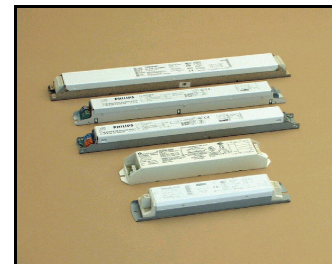

## KITS & TRAYS

A range of standard kits and gear trays for fluorescent sign, cabinet and display applications, or for conversions and replacement parts.

### Key Products:

- Ballast kits are complete with lampholders, flying leads, clips and connectors.
- Gear trays are complete with ballast, lampholder, connectors, clips and flying leads.
- T5 Kits include Dimmable options (R).
- Other gear trays are available to order.
- Generally supplied without tubes, except item 100-930.