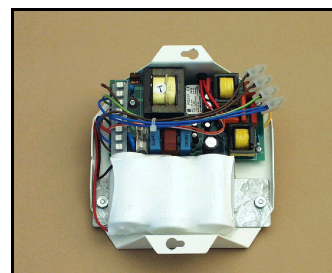

16W2D Emergency Unit

PRODUCT CODES

Product Code	Ballast Kits
100-918	600 Single Kit
100-919	900 Single Kit
100-920	1200 Single Kit
100-921	1200 Twin Kit
100-922	1500 Single Kit
100-923	1500 Twin Kit
100-924	1800 Single Kit
100-929	1800 Twin Kit
100-925	1x14W T5 Kit
100-926	1x54W T5 Kit
100-927	1x80W T5 Kit
100-930	2x58W 1-10v Dim Cat 2
100-930E	2x58W 1-10v Dim Cat 2 Emerg

Product Code	Gear Trays c/w Flying Leads
100-900H	600 Single HF
100-901H	600 Twin HF
100-902H	900 Single HF
100-903H	900 Twin HF
100-904H	1200 Single HF
100-905H	1200 Twin HF
100-906H	1500 Single HF
100-907H	1500 Twin HF
101-500	16W2D Emergency Unit
101-501	28W2D Emergency Unit
100-910	16W2D Mains Gear Tray
100-912	28W Mains Gear Tray
100-913H	38W2D HF Gear Tray
100-914HR	2x28W HF T5 Dimmable
101-440	8W Exit Unit

The *NorLight* Range

Andolite Limited

Unit 21 Hopkinson Way
West Portway Industrial Estate
Andover
Hampshire. SP10 3LF

Telephone: 01264 356445

Fax: 01264 334401

Email: sales@andolite.co.uk,

Website: www.andolite.co.uk

Website: www.norlight.co.uk

For reliability and safety, we only use brand name modules and lamps