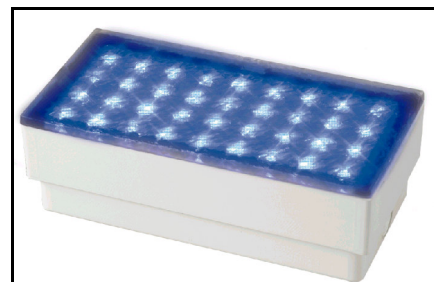

**RECESSED
BRICKLIGHTS**

A robust and attractive range of recessed bricklight units with long life LEDs.

Key Features:

- IP67 Class I units
- Complete with plastic recess housing.
- Supplied with 3-core cable.
- Lamp Colour Suffix Options:
 - White (W)
 - Red (R)
 - Blue (B)
 - Green (G)
 - Yellow (Y)
 -
 - Colour Change (CC)

IP67 – 36 Unit LED

IP67 – 16 Unit LED

Product	Width	Height	Depth
IP67 Rectangular – 36 Unit LED	200 mm	100 mm	68 mm
IP67 Square – 16 Unit LED	100 mm	100 mm	68 mm

The *NorLight* Range**Andolite Limited**

Unit 21 Hopkinson Way
West Portway Industrial Estate
Andover
Hampshire. SP10 3LF