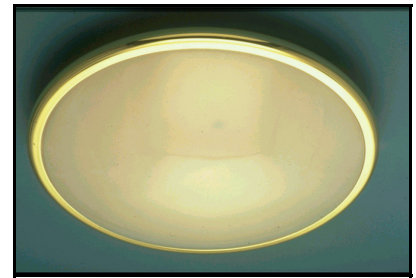

## PRISMALINE

A very attractive, high quality luminaire for medium or large settings. For use in mains and emergency lighting applications.

A low energy, long life solution for wall or ceiling mounting. Available in three sizes.

### Key Features:

- A spun steel base with a standard white finish or the option of Brass (B), Chrome (C), Antique Brass (AB), Bronze (BZ) or Satin Nickel (SN) plating.
- Supplied complete with ballast and choice of energy efficient lamp.
- Opal diffusers are standard. We also stock prismatic diffusers.
- Suitable for wall or ceiling mounting.
- Integral HF electronic ballast options (H).
- Integral Emergency 3 hour maintained (E) and non-maintained (NM) options

For Use Anywhere:

Halls, Corridors, Conference Centres, Shopping Centres, Hotels, Galleries, Churches, Function Rooms, Schools and Hospitals.

Product	Outer Diameter
Primaline 330	330 mm
Primaline 430	430 mm
Primaline 525	525 mm