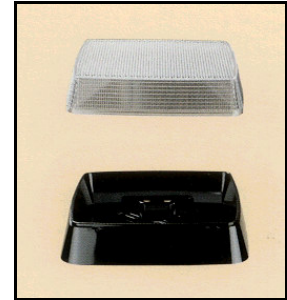

QUADRATA

A very popular and durable polycarbonate luminaire. A large practical diffuser, gives a discrete, low energy, long life solution for wall or ceiling mounting.

Available with an emergency option and a range of lamps.

Key Features:

- A stylish and practical luminaire with a strong impact resistant polycarbonate diffuser.
- A standard black base with an opal diffuser. Options include: a White (W) base or Prismatic (P) diffuser.
- Supplied complete with internal reflector, ballast and energy efficient lamp.
- Suitable for wall or ceiling mounting.
- Integral Emergency 3 hour maintained option (E).
- Integral HF electronic ballast options (H) and an internal reflector option (R).

For general use anywhere as a bulk-head or night light.

Product	Square	Depth
Quadrata	270 mm	100 mm

PRODUCT CODES

Product Code	Lamp	Finish Options	Other Options
107-076	16W2D	W, P	H, E, R
107-078	28W2D	W, P	H, E
107-079H	38W2D	W, P	E