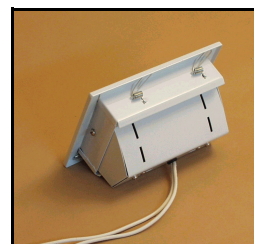

SIRUZ

A high quality recessed floodlight for small or large indoor settings.

A low energy, long life solution using high lumen HQI lamps.

Key Features:

- A heavy gauge zintec steel sheet housing finished in white or black.
- Supplied complete with lamp and separate enclosed gear tray.
- Tempered glass and a high purity (anodised aluminium) reflector.
- Suitable as a directional ceiling mounted spot.

For Use Anywhere:

Applications include shop window displays, show rooms, hotels and restaurants.

Product	Facia	Recess
Siruz	200 mm x 140 mm	W = 175 mm, H = 125 mm, D = 80 mm

PRODUCT CODES

Product Code	Product	Lamp	Option Suffixes	Comment
103-076	Siruz 70W	70W HQI		
103-077	Siruz 150W	150W HQI		UV Filter Glass