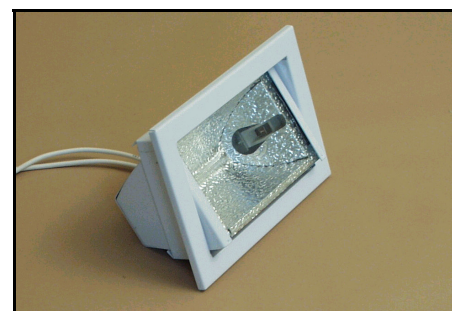

SIRUZ

A high quality recessed floodlight for small or large indoor settings.

A low energy, long life solution using high lumen HQI lamps.

Key Features:

- A heavy gauge zintec steel sheet housing finished in white or black.
- Supplied complete with lamp and separate enclosed gear tray.
- Tempered glass and a high purity (anodised aluminium) reflector.
- Suitable as a directional ceiling mounted spot.

For Use Anywhere:

Applications include shop window displays, show rooms, hotels and restaurants.

Product	Facia	Recess
Siruz	200 mm x 140 mm	W = 175 mm, H = 125 mm, D = 80 mm

PRODUCT CODES

Product Code	Product	Lamp	Option Suffixes	Comment
103-076	Siruz 70W	70W HQI		
103-077	Siruz 150W	150W HQI		UV Filter Glass